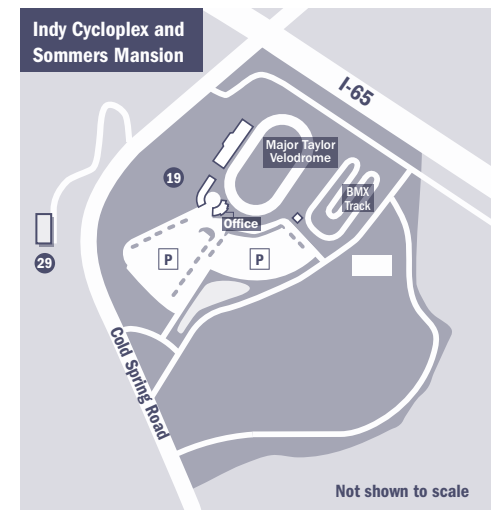

MARIAN UNIVERSITY

Indianapolis

3200 Cold Spring Road
Indianapolis, IN 46222-1997

317.955.6000

marian.edu | [f](#) [t](#) [i](#) [v](#)

Marian University is sponsored by the Sisters of St. Francis, Oldenburg, Indiana.

APR., 2022