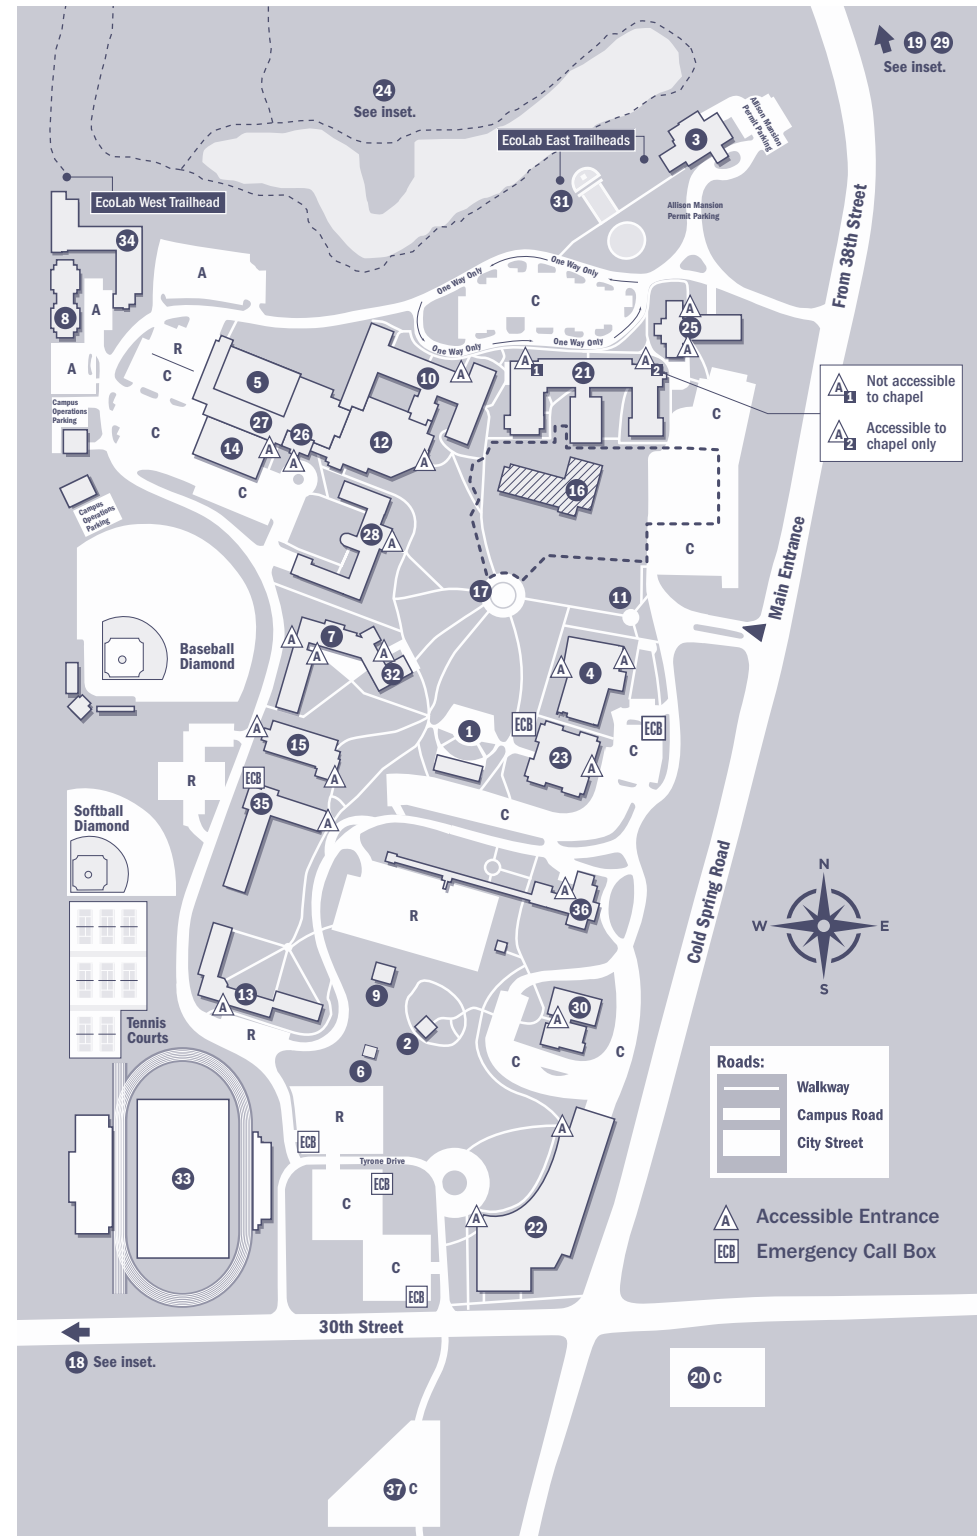

Parking Codes:

A: Apartments C: Commuter and MAP Students R: Resident Students

Students may only park in the above designated lots based on their parking permit type. All students and guests must receive a parking permit from the Office of Campus Safety and Police Services.

Marian University is a tobacco-free campus. This includes all tobacco products, as well as all forms of smoking, including e-cigarettes.