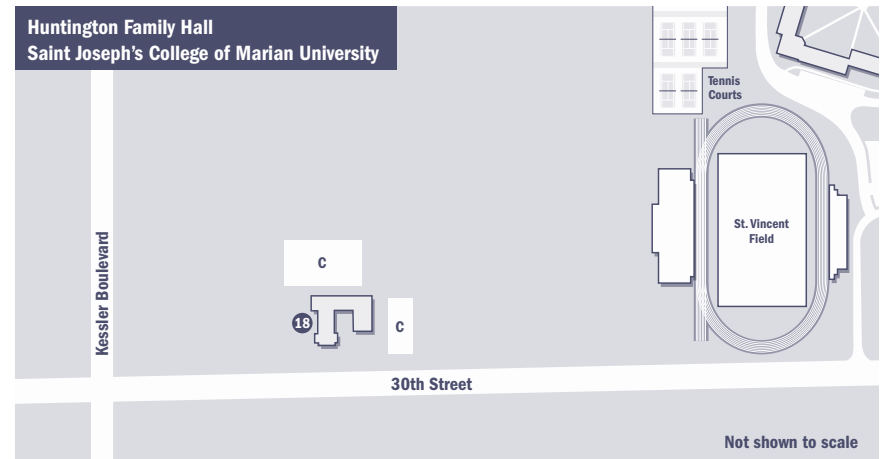

MARIAN UNIVERSITY

Indianapolis

3200 Cold Spring Road
Indianapolis, IN 46222-1997

317.955.6000

marian.edu | [f](#) [t](#) [i](#) [v](#)

Marian University is sponsored by the Sisters of St. Francis, Oldenburg, Indiana.

APR., 2022