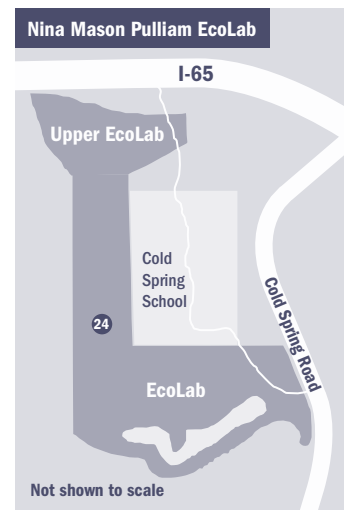

MARIAN UNIVERSITY

Indianapolis

3200 Cold Spring Road
Indianapolis, IN 46222-1997

317.955.6000

marian.edu | [f](#) [t](#) [i](#) [v](#)

Marian University is sponsored by the Sisters of St. Francis, Oldenburg, Indiana.

APR., 2022