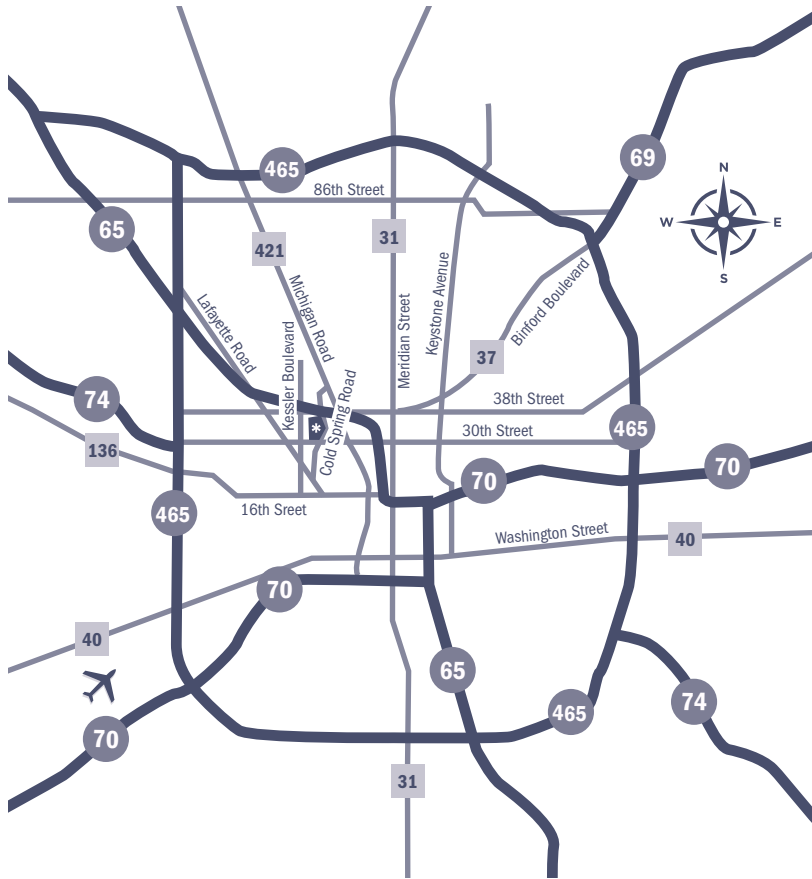

Marian University is a distinguished Catholic university that prepares students for leadership roles in their chosen professions. Small enough to give students the individual attention and faculty mentoring they deserve—and connected enough to provide them with outstanding internship and hands-on learning opportunities—we offer dozens of undergraduate and graduate degree programs ranging from mathematics to music to medicine. At Marian University, students of all faiths benefit from a curriculum grounded by four key Franciscan values: dignity of the individual, peace and justice, reconciliation, and responsible stewardship. We're located 10 minutes from the heart of downtown Indianapolis, one of the most vibrant, fastest-growing cities in the nation for high-tech job growth. Indianapolis is home to hundreds of major employers in business sectors including biosciences, pharmaceuticals, logistics and distribution, and advanced manufacturing, so it's no surprise that Indianapolis was ranked eighth nationally by *TIME* magazine as one of the top 10 cities in which to start a new career.

Visit our historic, wooded campus and see for yourself what we have to offer. Learn more at marian.edu or call 800.772.7264.