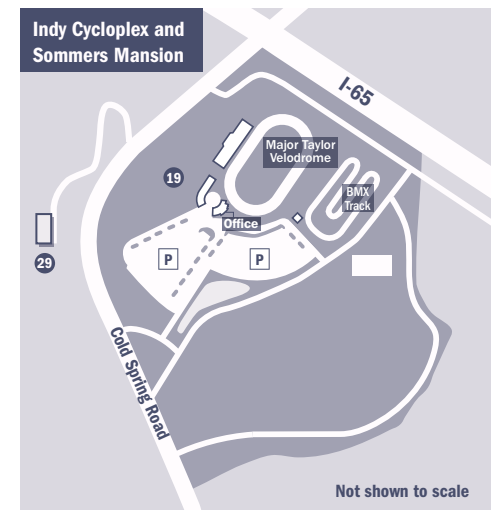

MARIAN UNIVERSITY

Indianapolis

3200 Cold Spring Road
Indianapolis, IN 46222-1997

317.955.6000

marian.edu | [f](#) [t](#) [i](#) [v](#)

Marian University is sponsored by the Sisters of St. Francis, Oldenburg, Indiana.

APR., 2022