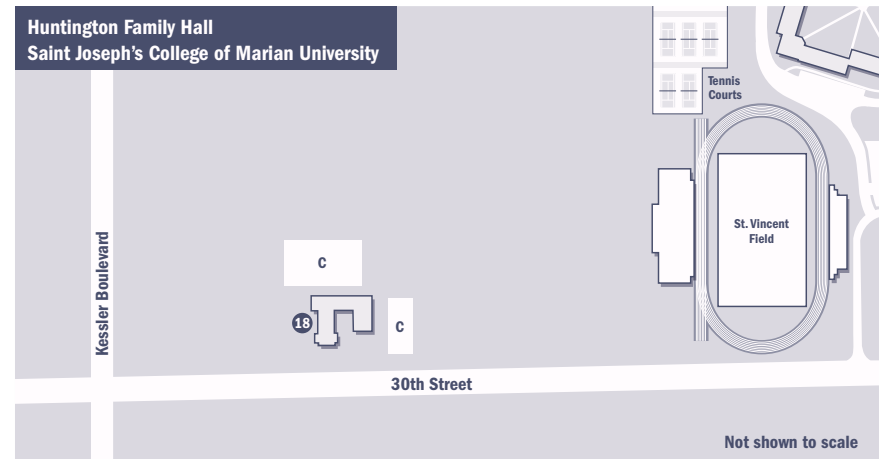

MARIAN UNIVERSITY

Indianapolis

3200 Cold Spring Road
Indianapolis, IN 46222-1997

317.955.6000

marian.edu | [f](#) [t](#) [i](#) [v](#)

Marian University is sponsored by the Sisters of St. Francis, Oldenburg, Indiana.

APR., 2022