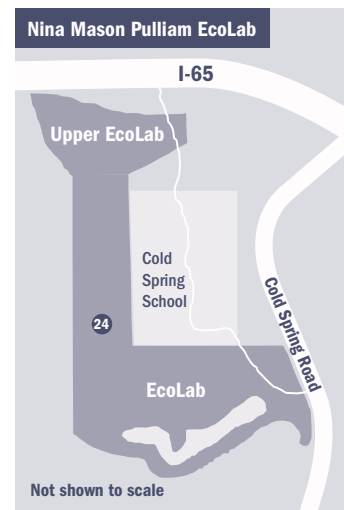

MARIAN UNIVERSITY

Indianapolis

3200 Cold Spring Road
Indianapolis, IN 46222-1997

317.955.6000

marian.edu | [f](#) [t](#) [i](#) [v](#)

Marian University is sponsored by the Sisters of St. Francis, Oldenburg, Indiana.

APR., 2022