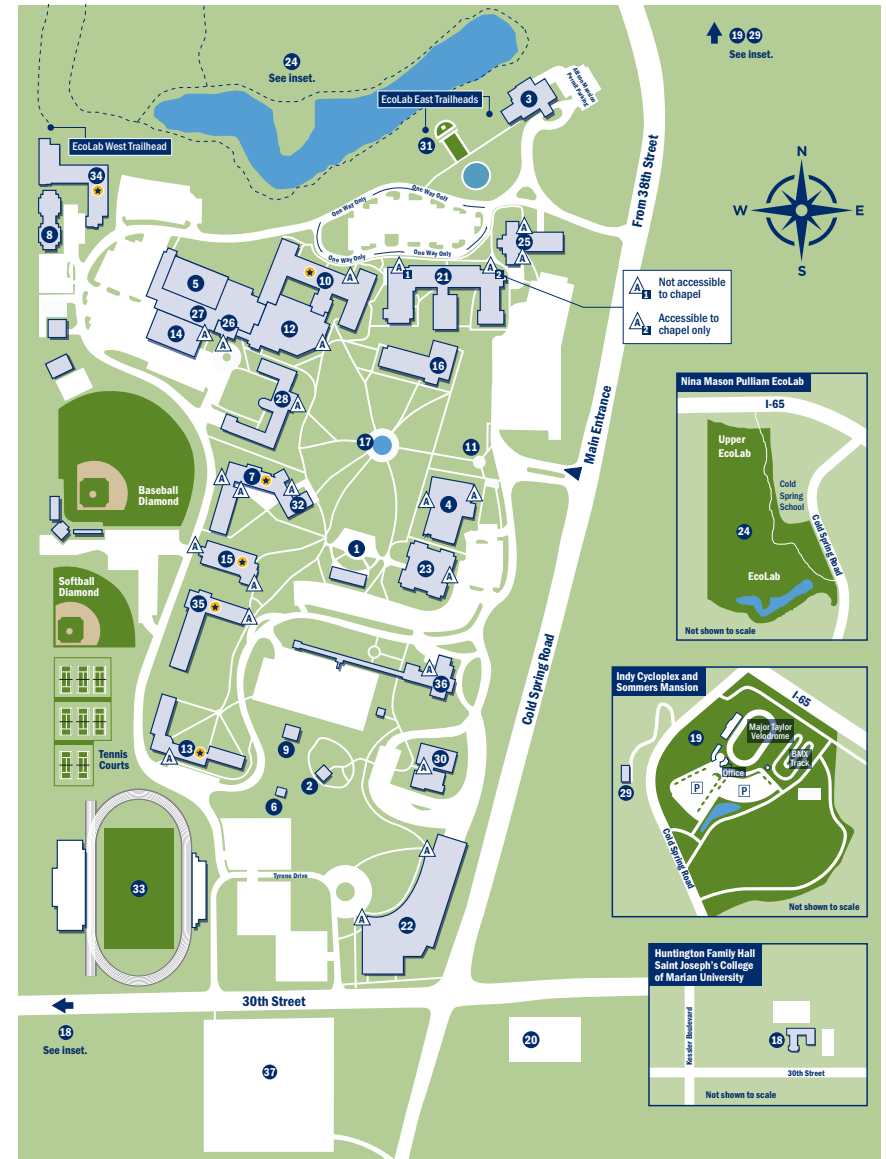

Parking Codes:

A: Apartments C: Commuter and MAP Students R: Resident Students

Students may only park in the above designated lots based on their parking permit type. All students and guests must receive a parking permit from the Office of Campus Safety and Police Services.

Marian University is a tobacco-free campus. This includes all tobacco products, as well as all forms of smoking, including e-cigarettes.