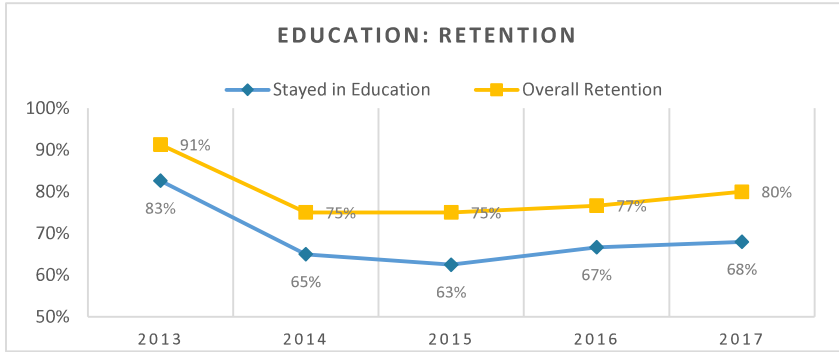

**Klipsch Educators College (Undergraduate)**

**Retention Rate 80%**

The most recent retention rate for undergraduate students in the Klipsch Educators College was 80% (based on the 2017 first-time full-time cohort). The average retention rate for all students was 77%.

The most recent in-school retention rate for undergraduate students in the Klipsch Educators College was 68%, compared to 67% during the prior cohort.

**Avg. Degree Completion Rate at 6 years 59%**

Based on the last three cohorts of first-time full-time students who entered with a declared major in Education, 59% completed a degree at Marian University in 6 years. On average, 55% of all students who began as first-time full-time students in the last three years completed their degree at Marian in 6 years.