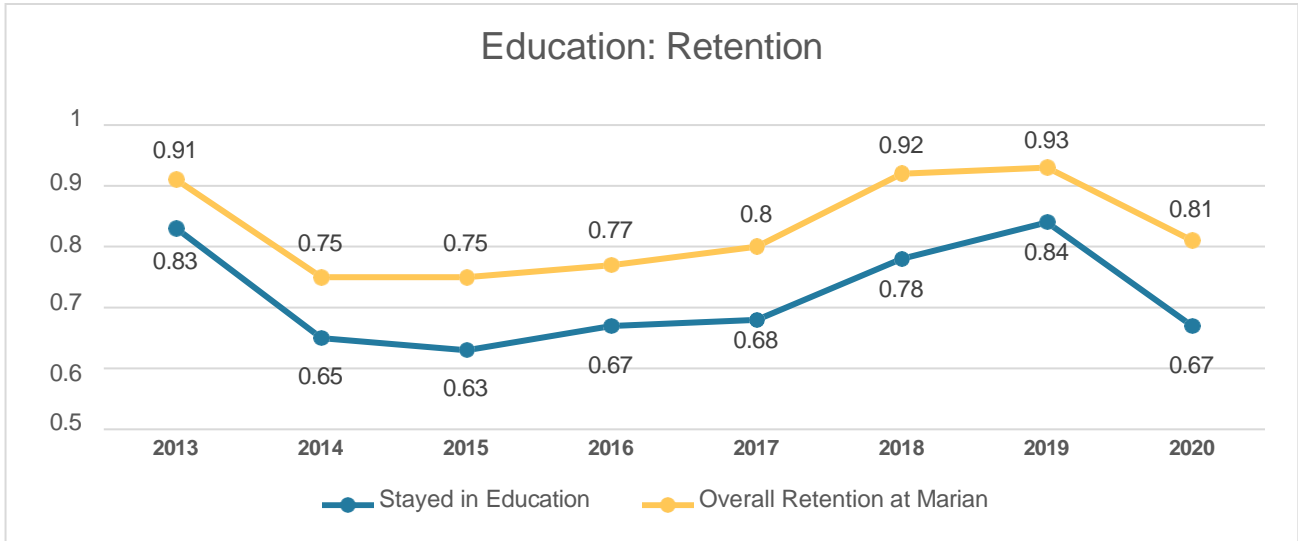

Klipsch Educators College (Undergraduate) Key Metrics

First-Time Full-Time Retention Rate 67%

67% of first-time full-time students who began in the Educators College in 2020 were retained within the school/program as of Fall 2021. 81% of first-time full-time students who began in the Educators College in 2020 were retained at Marian overall as of Fall 2021.

Degree Completion Rate at 6 years 56%

Based on Fall 2015 cohort of first-time full-time students who entered with a declared major in Klipsch, 56% completed a degree within Education in 6 years and 72% completed a degree in any major at Marian University in 6 years.