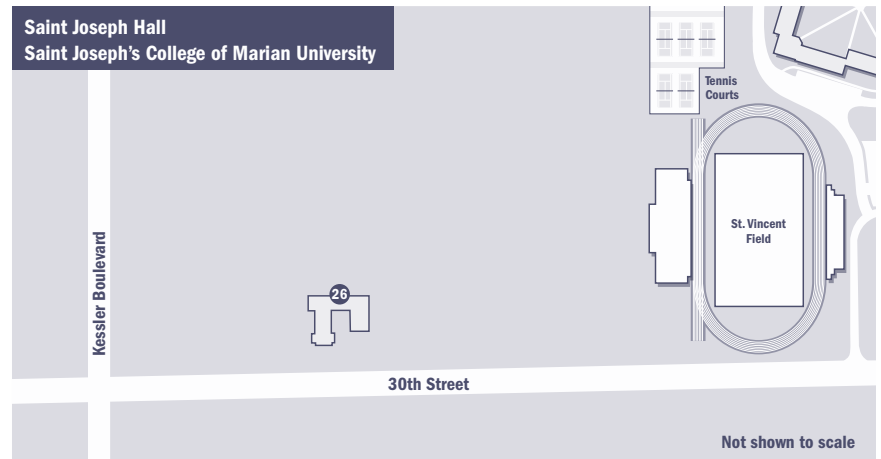

MARIAN UNIVERSITY

Indianapolis

3200 Cold Spring Road
Indianapolis, IN 46222-1997

317.955.6000

marian.edu | [f](#) [t](#) [i](#) [v](#)

Marian University is sponsored by the Sisters of St. Francis, Oldenburg, Indiana.