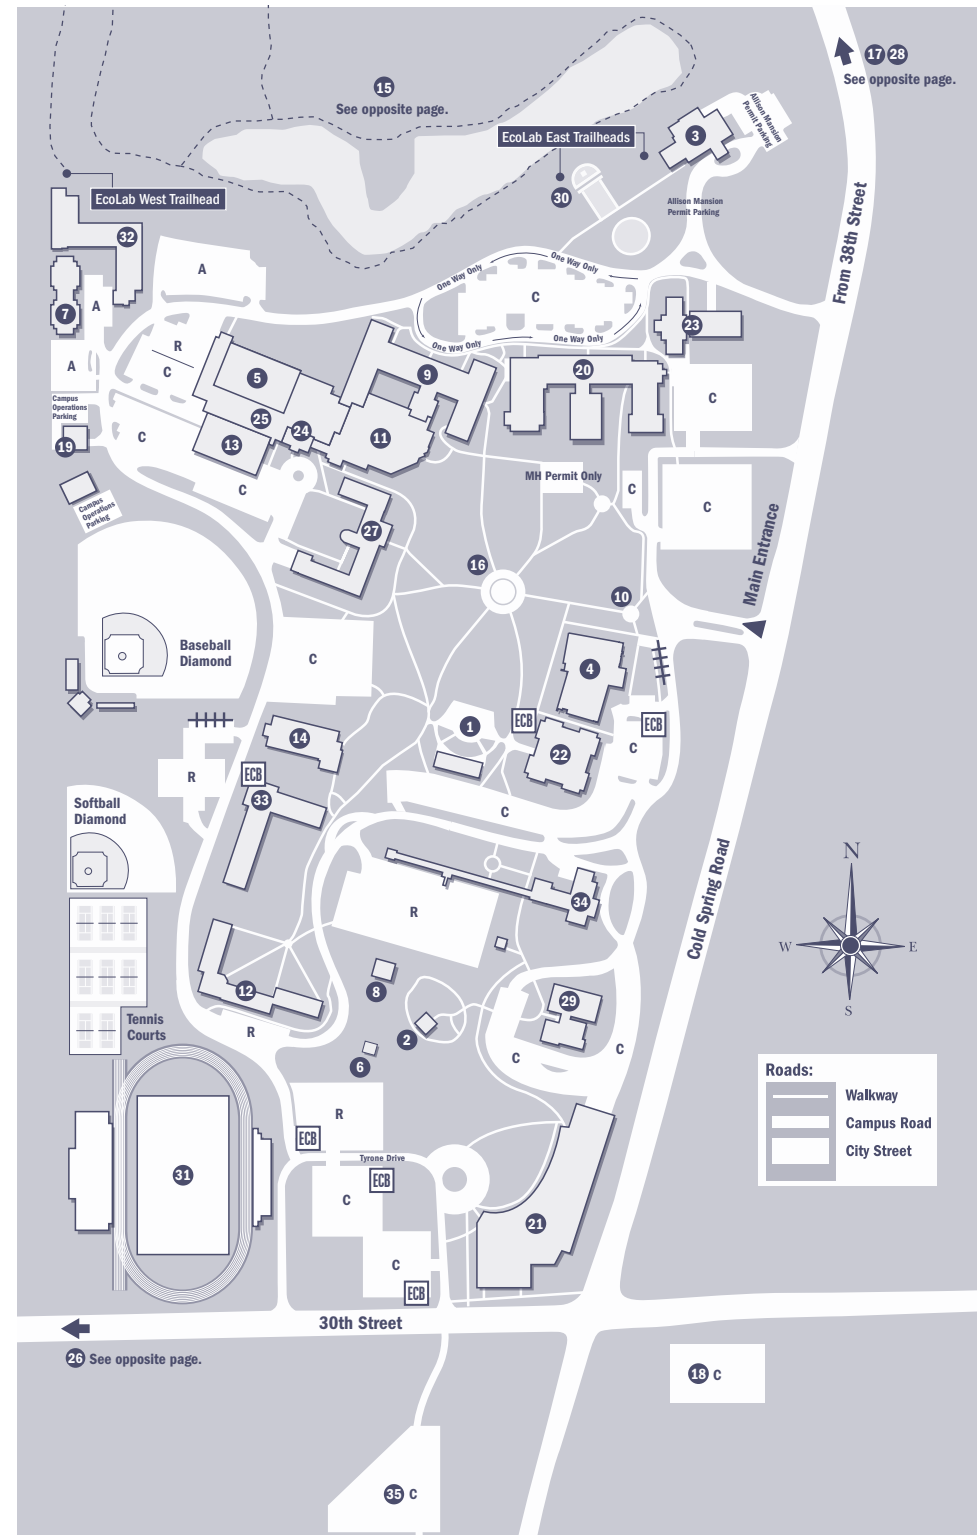

Parking Code:

- A Apartments
- C Commuter and MAP Students
- R Resident Students

++++ Blue Indy Stations

ECB Emergency Call Box

Students may only park in the above designated lots based on their parking permit type. All students and guests must receive a parking permit from the Office of Campus Safety and Police Services.

Marian University is a tobacco-free campus. This includes all tobacco products, as well as all forms of smoking, including e-cigarettes.