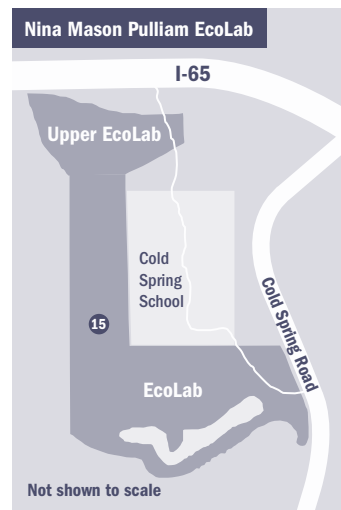

MARIAN UNIVERSITY

Indianapolis

3200 Cold Spring Road
Indianapolis, IN 46222-1997

317.955.6000

marian.edu | [f](#) [t](#) [i](#) [v](#)

Marian University is sponsored by the Sisters of St. Francis, Oldenburg, Indiana.