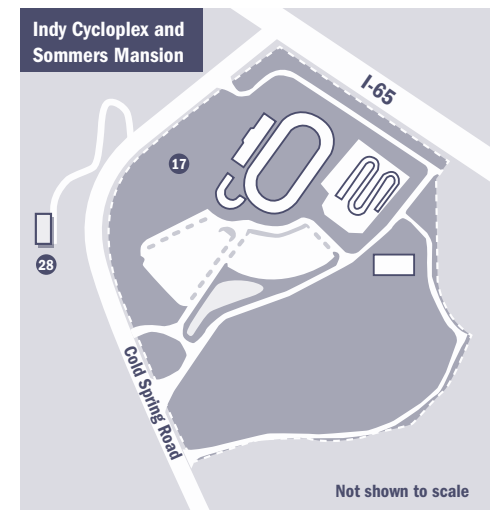

MARIAN UNIVERSITY

Indianapolis

3200 Cold Spring Road
Indianapolis, IN 46222-1997

317.955.6000

marian.edu | [f](#) [t](#) [i](#) [v](#)

Marian University is sponsored by the Sisters of St. Francis, Oldenburg, Indiana.