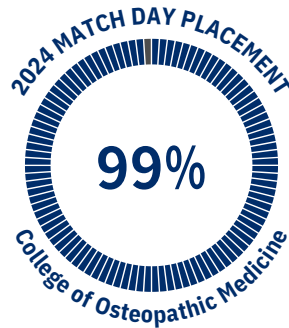

2 CAMPUSES

★ PLYMOUTH

74%
of students are from Indiana

★ INDY

5,174

FULL AND PART-TIME STUDENTS AT ALL UNIVERSITY LOCATIONS (IPEDS)

27.8%

of students are from underrepresented backgrounds