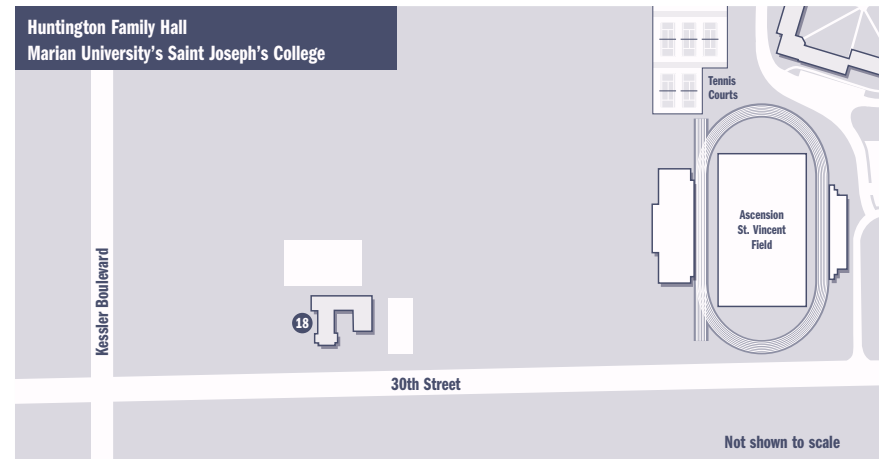

MARIAN UNIVERSITY

Indianapolis

3200 Cold Spring Road
Indianapolis, IN 46222-1997

317.955.6000

marian.edu | [f](#) [X](#) [@](#) [▶](#)

Marian University is sponsored by the Sisters of St. Francis, Oldenburg, Indiana.

MAY 2024