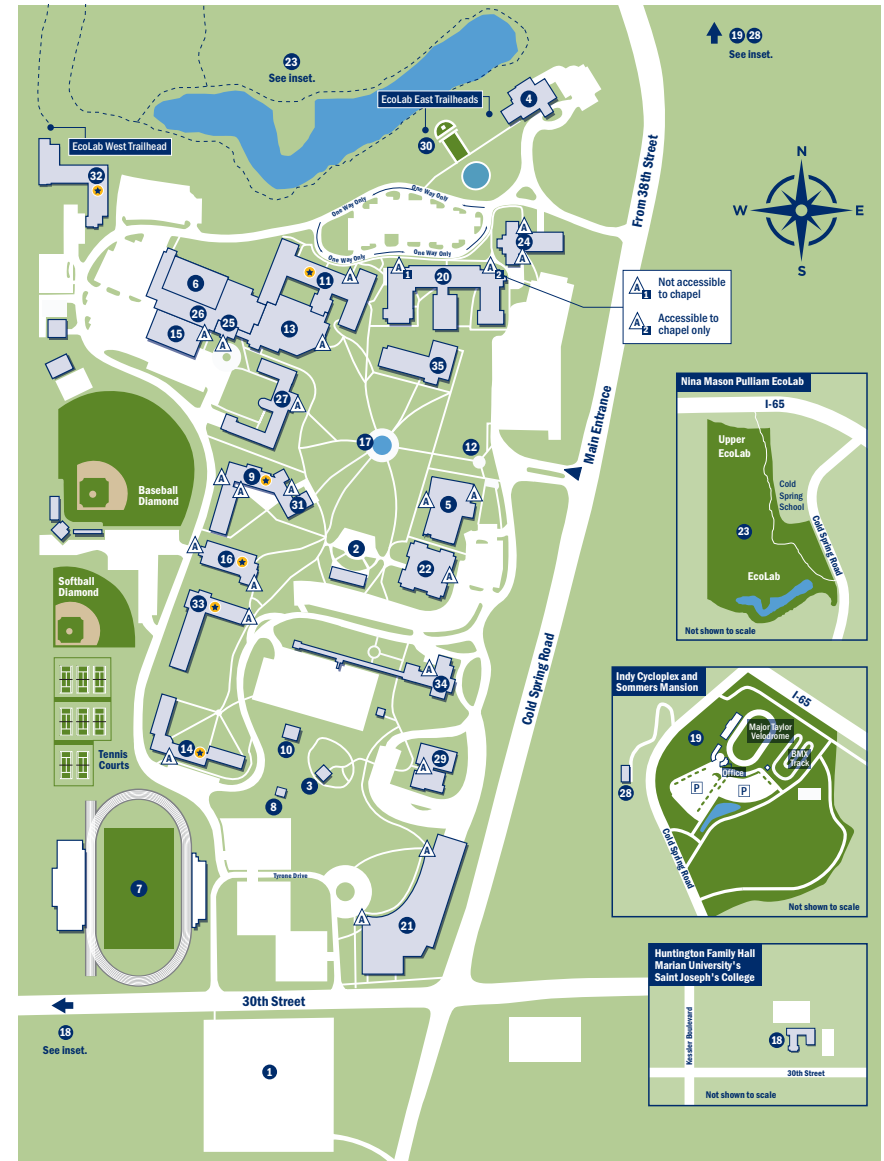

Legend:

1. △ Accessible Entrance   ★ Student Residence