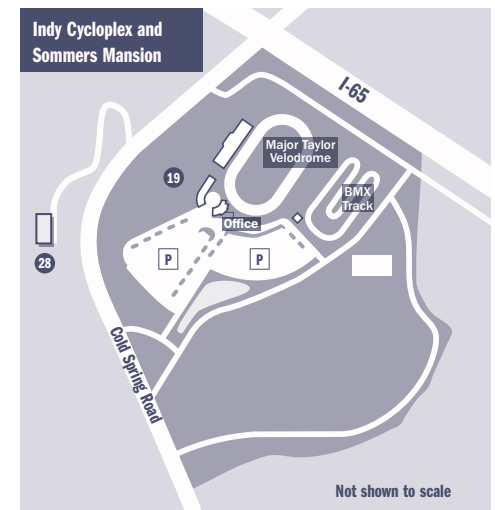

MARIAN UNIVERSITY

Indianapolis

3200 Cold Spring Road
Indianapolis, IN 46222-1997

317.955.6000

marian.edu | [f](#) [X](#) [@](#) [▶](#)

Marian University is sponsored by the Sisters of St. Francis, Oldenburg, Indiana.

MAY 2024