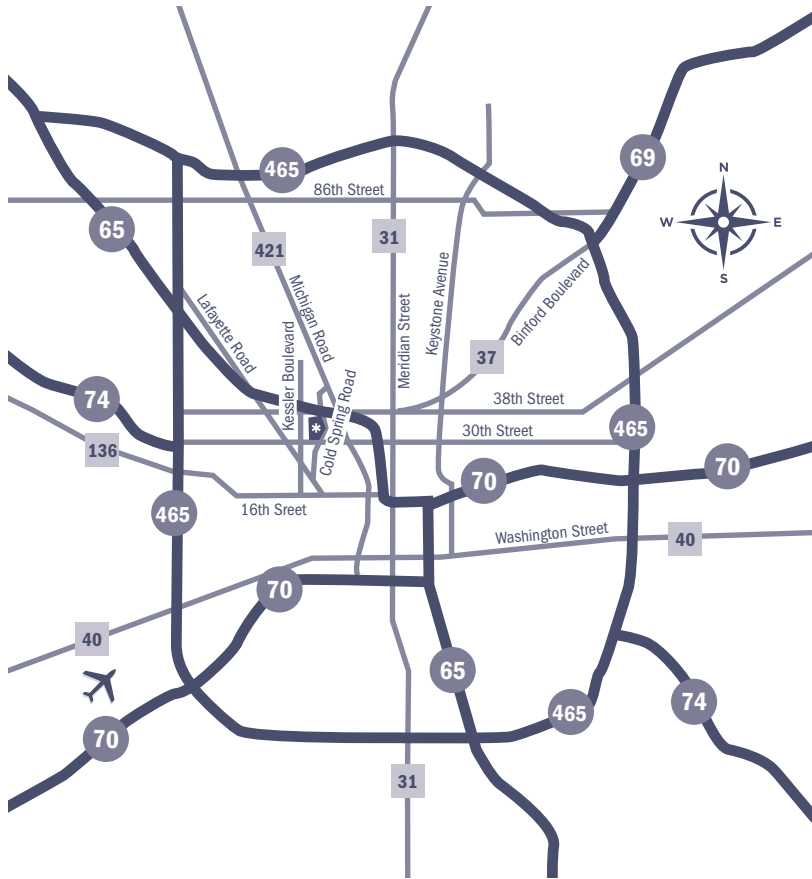

Marian University is a distinguished Catholic university that prepares students for leadership roles in their chosen professions. Small enough to give students the individual attention and faculty mentoring they deserve—and connected enough to provide them with outstanding internship and hands-on learning opportunities—we offer dozens of undergraduate and graduate degree programs ranging from mathematics to music to medicine. At Marian University, students of all faiths benefit from a curriculum grounded by four key Franciscan values: dignity of the individual, peace and justice, reconciliation, and responsible stewardship. We're located 10 minutes from the heart of downtown Indianapolis, one of the most vibrant, fastest-growing cities in the nation for high-tech job growth. Indianapolis is home to hundreds of major employers in business sectors including biosciences, pharmaceuticals, logistics and distribution, and advanced manufacturing, so it's no surprise that Indianapolis was ranked eighth nationally by *TIME* magazine as one of the top 10 cities in which to start a new career.

Visit our historic, wooded campus and see for yourself what we have to offer. Learn more at marian.edu or call 800.772.7264.