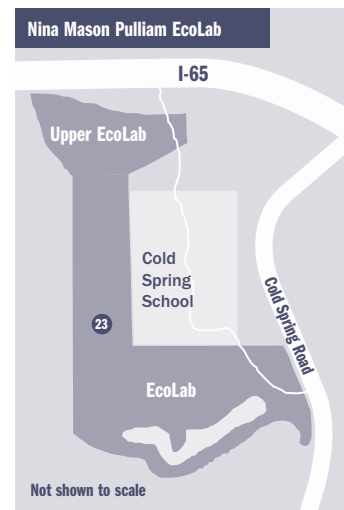

MARIAN UNIVERSITY

Indianapolis

3200 Cold Spring Road
Indianapolis, IN 46222-1997

317.955.6000

marian.edu | [f](#) [X](#) [@](#) [▶](#)

Marian University is sponsored by the Sisters of St. Francis, Oldenburg, Indiana.

MAY 2024