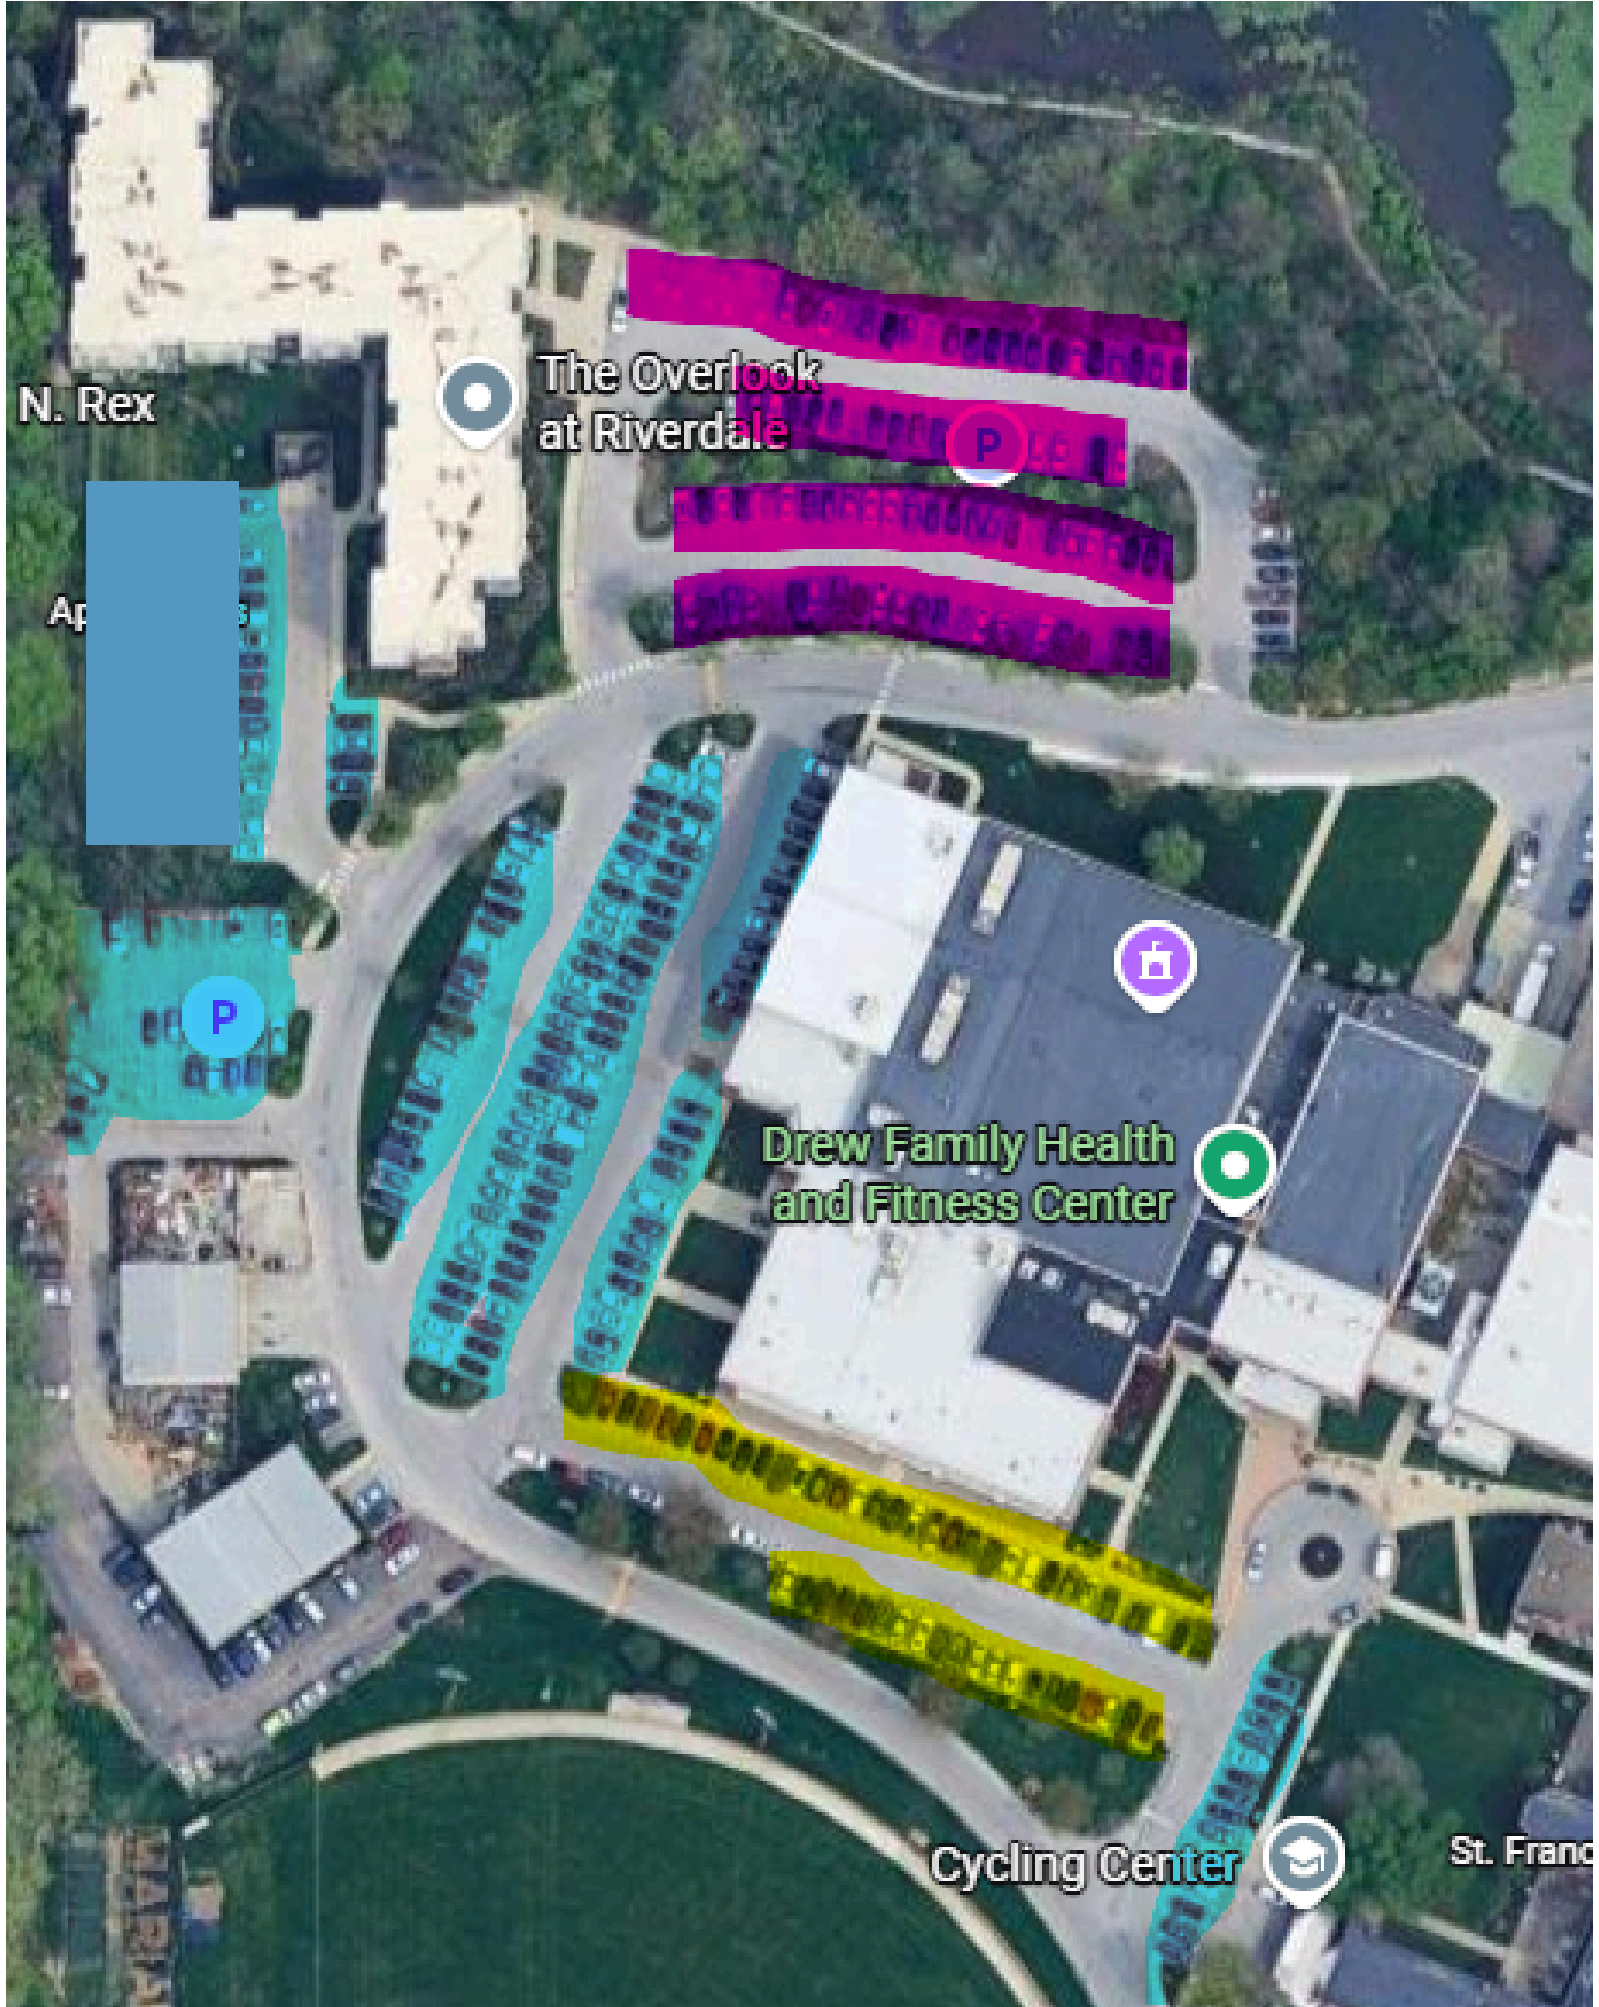

N. Rex

Ap

The Overlook
at Riverdale

Drew Family Health
and Fitness Center

Cycling Center

St. Franc

Marian University Indianapolis

Nina Mason Pulliam EcoLab

3401 N. Rex

Marian University Theatre

Marian University Dining Commons

MU Ballpark

Chick-fil-A

Office of Undergraduate Admission

Japanese Garden

Wood College of Osteopathic Medicine

W 30th St

W 30th St

Winfield Ave

Winfield Ave

N Warman Ave

Cold Spring Rd

Cold Spring Rd

Cold Spring Rd

Google Maps