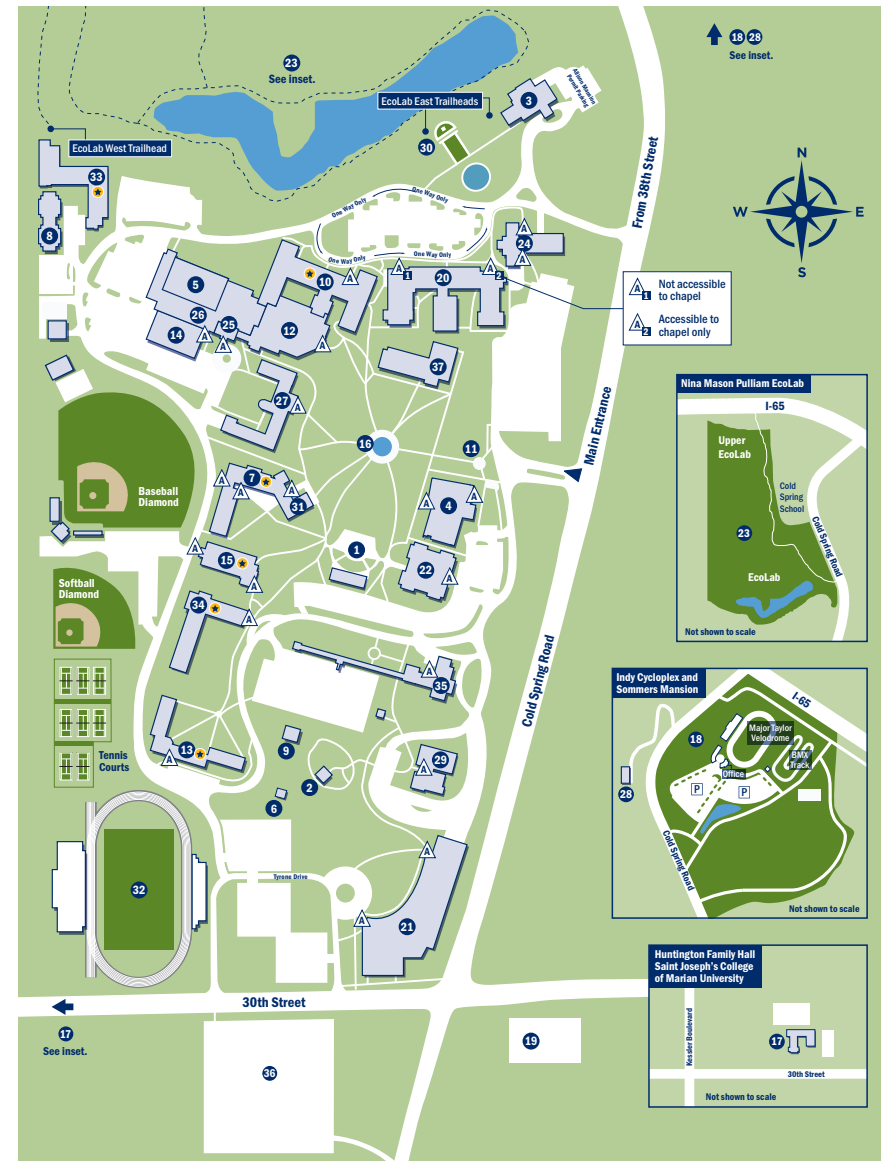

Parking Codes:

A: Apartments C: Commuter and MAP Students R: Resident Students

Students may only park in the above designated lots based on their parking permit type. All students and guests must receive a parking permit from the Office of Campus Safety and Police Services.

Marian University is a tobacco-free campus. This includes all tobacco products, as well as all forms of smoking, including e-cigarettes.