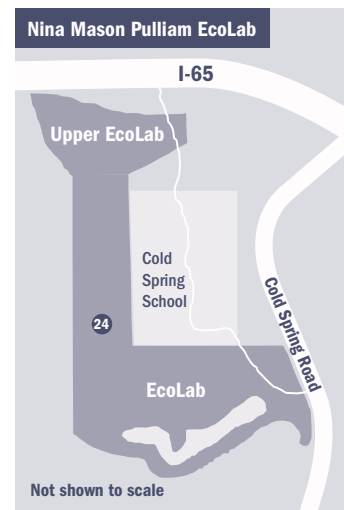

MARIAN UNIVERSITY

Indianapolis

3200 Cold Spring Road
Indianapolis, IN 46222-1997

317.955.6000

marian.edu | [f](#) [t](#) [i](#) [v](#)

Marian University is sponsored by the Sisters of St. Francis, Oldenburg, Indiana.

MAR. 2024