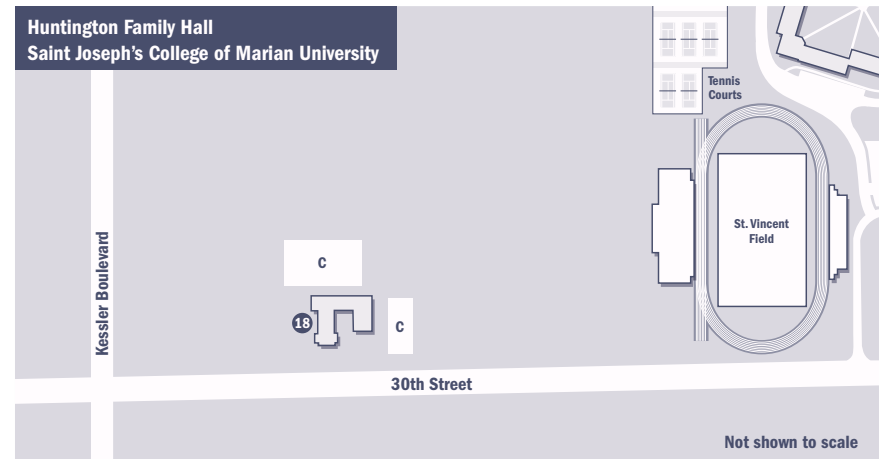

MARIAN UNIVERSITY

Indianapolis

3200 Cold Spring Road
Indianapolis, IN 46222-1997

317.955.6000

marian.edu | [f](#) [t](#) [i](#) [v](#)

Marian University is sponsored by the Sisters of St. Francis, Oldenburg, Indiana.

MAR. 2024