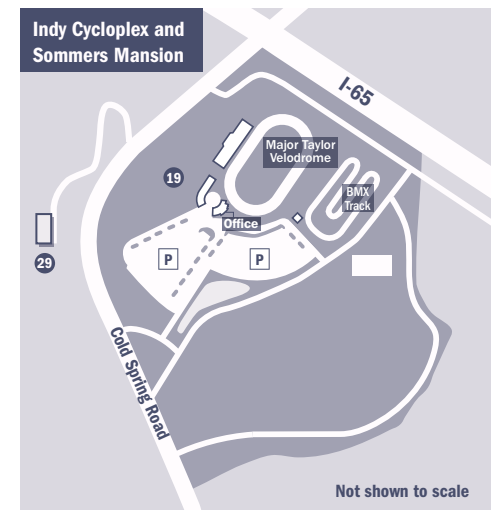

MARIAN UNIVERSITY

Indianapolis

3200 Cold Spring Road
Indianapolis, IN 46222-1997

317.955.6000

marian.edu | [f](#) [t](#) [i](#) [v](#)

Marian University is sponsored by the Sisters of St. Francis, Oldenburg, Indiana.

MAR. 2024